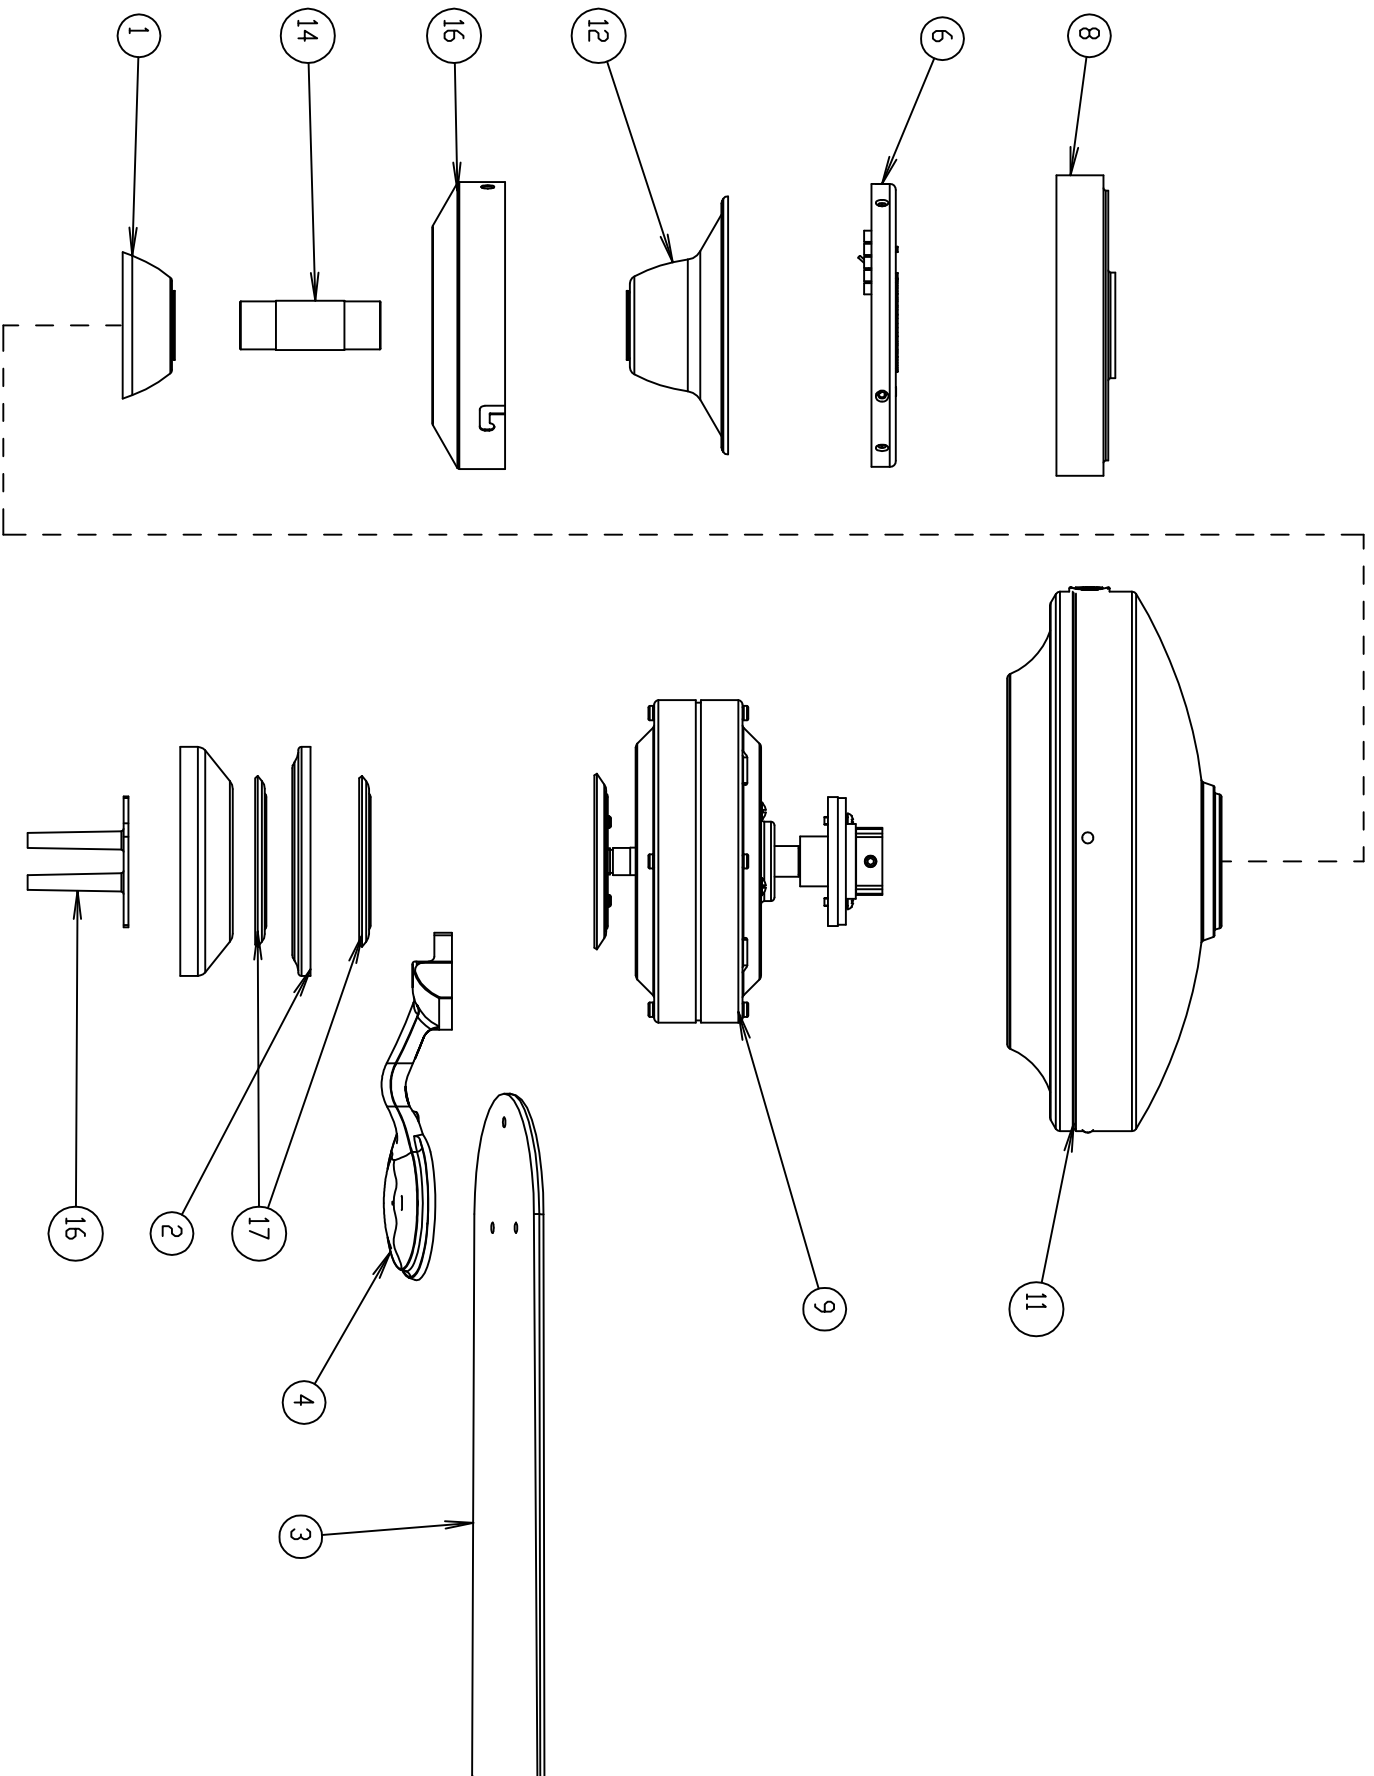

OUTDOOR
ELEMENTS

MODEL NUMBER
24131
FINISH
SATIN WHITE -262

ITEM NO	DESCRIPTION	QTY	
1	ADAPTER COVER	1	74369-02-262
2	BLADE IRON SKIRT	1	84987-02-262
3	BLADE SET	1	74853-04-000
4	BLADE IRON SET	1	94910-02-262
5	CANDPY	1	84984-02-262
6	CEILING PLATE ASSEMBLY	1	74601-01-232
7	COVER	1	73853-02-262
8	COVER - OUTDOOR CEILING PLATE	1	74254-01-000
9	MOTOR HOUSING ASSEMBLY	1	94908-01-000
10	HARDWARE KIT (NOT SHOWN)	1	74497-01-262
11	HOUSING SERVICE ASSEMBLY	1	75224-01-262
12	LOWER CANDPY	1	84988-02-262
13	LOWER SW. HOUSING ASM, NO LIGHT	1	74483-02-262
14	PIPE NIPPLE, 3/4-10	1	05866-06-262
15	PLUG BUTTON	1	73854-01-262
16	SWITCH HOUSING BRACKET	1	74387-01-000
17	SWITCH HOUSING GASKET	2	74365-01-000
18	UPPER SWITCH HOUSING	1	74366-02-262

TOLERANCES: (UNLESS OTHERWISE SPECIFIED)
DECIMAL: ±.01
xx = ±.005
xxx = ±.005
FRACTIONAL: ±1/64
ANGULAR: ±.5°

DATE: 11/8/04	DRAWN BY: KL	DEPARTMENTAL APPROVALS
SCALE: 1/4	CHECKED BY:	R & D
FIRST USE: OUTDOOR ELEMENTS	ENG:	MG:
REFERENCE:	MKTG:	ID:
PART NAME: SERVICE PARTS GUIDE	PART NO:	75519