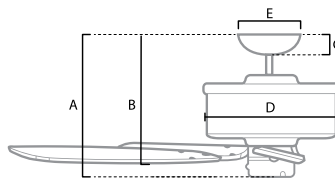

MARIBEL

132

CM BLADESPAN

OUTDOOR

LIMITED
LIFETIME
MOTOR
WARRANTY

MOTOR SIZE: 172 mm x 20 mm

2 MOUNTING OPTIONS:
Standard • Angled Ceiling

50555
New Bronze finish
with 5 Walnut (plastic)
blades

Walnut Plastic

50557
White finish with 5
White (plastic) blades

White Plastic

ENERGY INFORMATION		
Airflow	5,753	CFM at high speed
Electricity Use	67	Watts at high speed
Airflow Efficiency	86	CFM/Watts at high speed

DIMENSIONS AND MEASUREMENT (in centimeters)			
	STANDARD	ANGLED	FLUSH
A	31.27	115.09	-
B	28.88	112.7	-
C	7.2	7.2	-
D	30.99	30.99	-
E	16.48	16.48	-

FEATURES
• IP44 rating
• Aluminium housing with stainless steel hardware
• Light kit adaptable