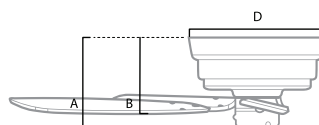

Flush Mounting

*Includes alternate 112
cm blade span option*

24372
Brushed Nickel finish with 5 Chocolate/Maple reversible blades

Chocolate

Maple

24377
White finish with 5 White/Maple reversible blades

White

Maple

ENERGY INFORMATION

Airflow	4,247	CFM at high speed
Electricity Use	66	Watts at high speed
Airflow Efficiency	65	CFM/Watts at high speed

DIMENSIONS AND MEASUREMENT (in centimeters)

	STANDARD	ANGLED	FLUSH
A	-	-	24.64
B	-	-	19.81
D	-	-	31.75