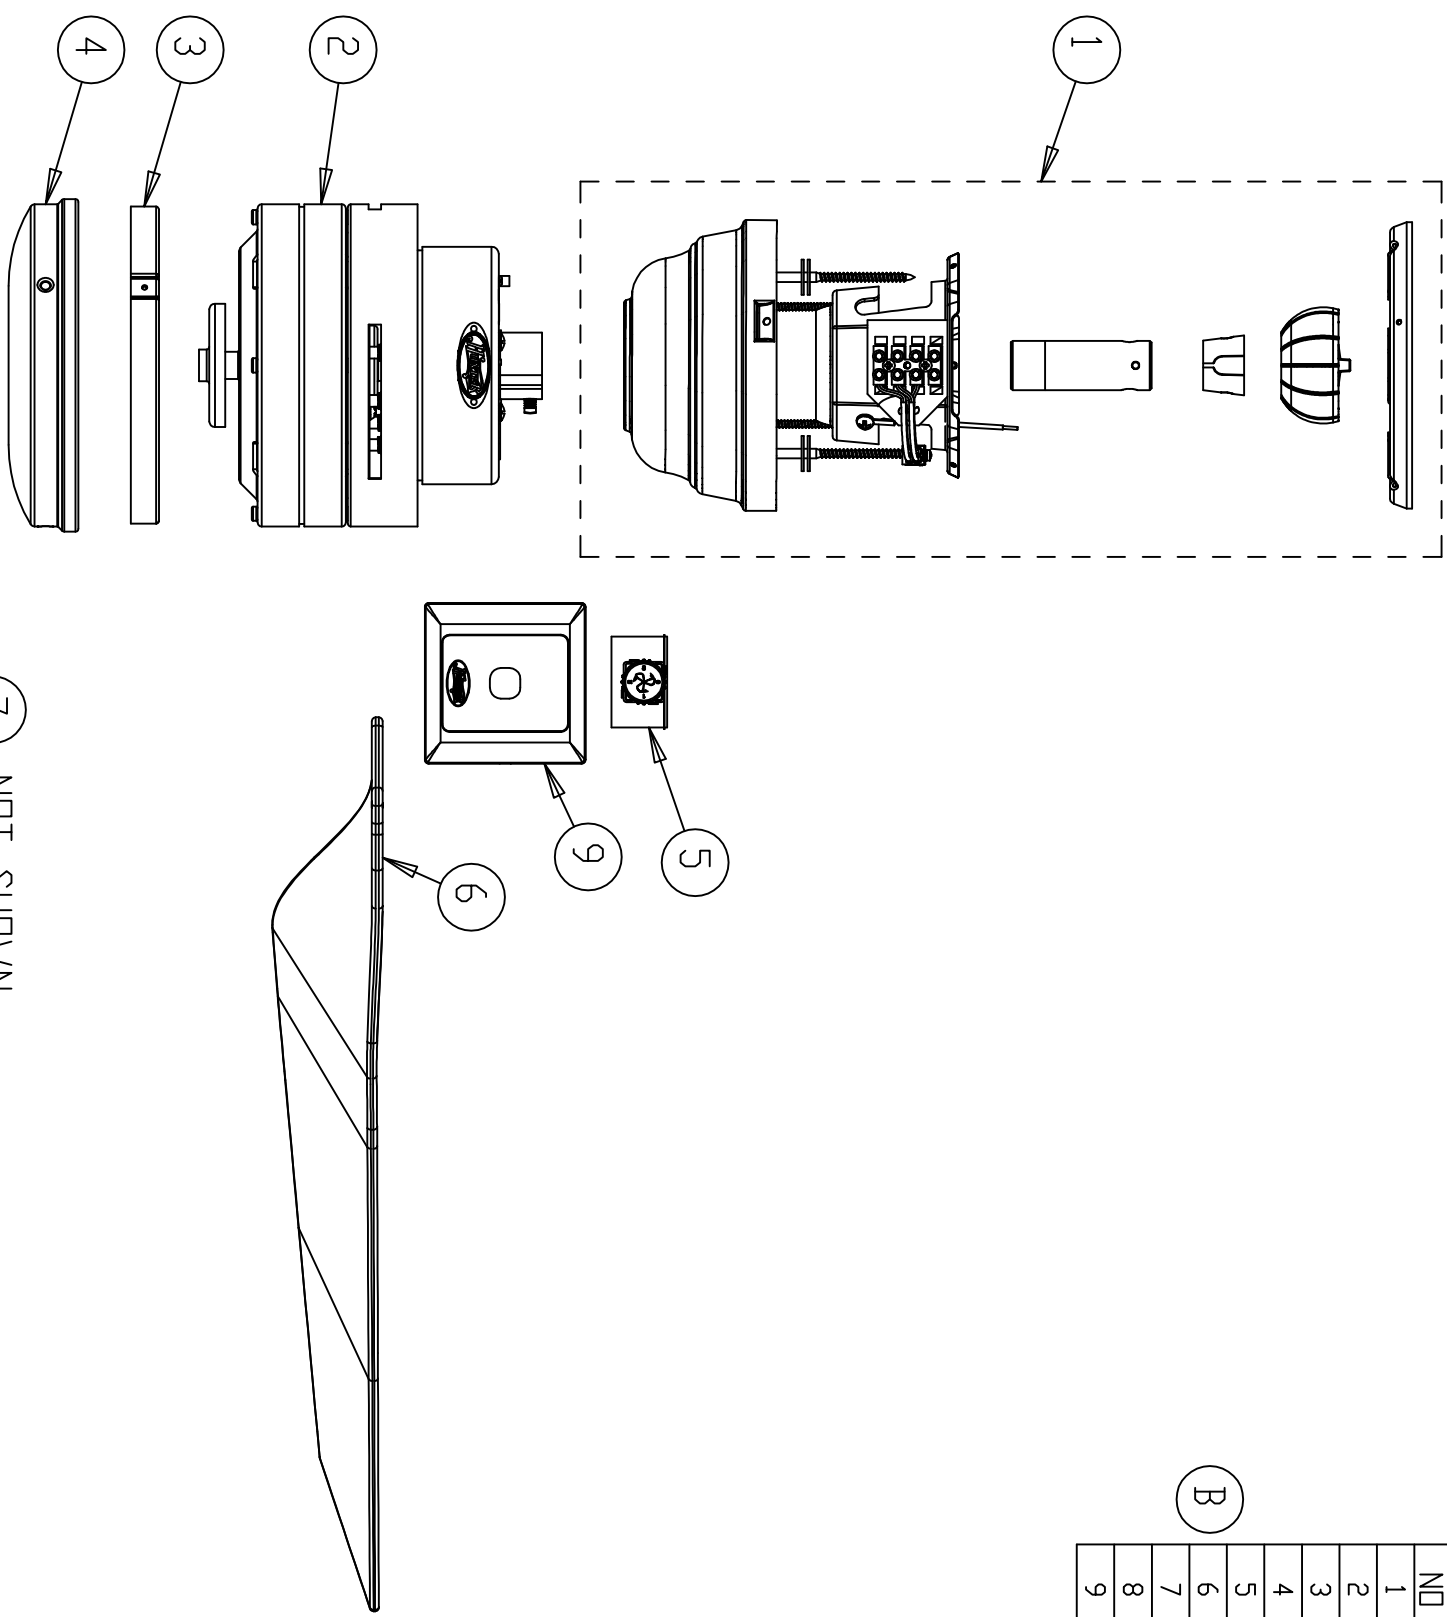

ITEM NO	DESCRIPTION	QTY	MODEL NUMBER	
			24230	24233
	FLIGHT, 240V, 50HZ, SERVICE PARTS LIST		BRUSHED NICKEL -214	WHITE -132
1	KIT, SERVICE PARTS, 240V HANG SYS, CONTEMP	1	95581-06-000	95881-02-000
2	MOTOR HOUSING ASSEMBLY	1	97638-01-214	97638-02-132
3	UPPER SWITCH HOUSING	1	97739-01-214	97739-01-132
4	LOWER SWITCH HOUSING	1	87905-01-214	87905-01-132
5	ROTARY CONTROL	1	75969-03-000	75969-03-000
6	BLADE SET	1	76238-17-000	76238-96-000
7	HARDWARE KIT	1	87928-01-000	87928-02-000
8	WIRE HARNESS	1	76119-02-000	76119-02-000
9	WALL CONTROL	1	87603-01-000	87603-01-000

(B)

(7) NOT SHOWN

REV	DESCRIPTION	BY	CK	APP	ECN#	DATE
A	NEW DRAWING RELEASE	KL	---	---	8828	5/16/07
B	MODEL 24233: FINISH WHITE WAS BRONZE PATINA, BLADE SET 76238-96 WAS 76238-17.	KL			9256	2/4/08

Hunter
HUNTER FAN COMPANY
2500 FRISCD AVE., MEMPHIS, TENN. 38114
SINCE 1896

MODEL TYPE ASSEM	FIRST USE	MODEL NUMBER 97638	REL LEVEL Detail
B	THIRD ANGLE PROJECTION	MODEL NUMBER 76292	REL LEVEL Detail
SCALE 0.250	CHECKED BY	DATE 5/10/07	STATUS ACTIVE
SHEET 1 OF 1	DRAWING BY KL	FINISH SEE CHART	REVISION B
DESCRIPTION SERVICE PARTS GUIDE,		DRAWING NUMBER 76292	