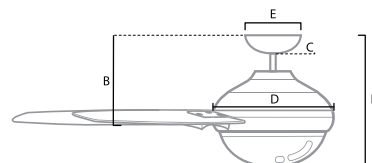

2 MOUNTING OPTIONS:

Standard • Angled Ceiling

50618
Aged Steel finish with 4 Dark Walnut/Gray Walnut reversible blades

Gray Walnut

Dark Walnut

50619
Pewter Revival finish with 4 Black Oak/Roasted Oak reversible blades

Black Oak

Roasted Oak

ENERGY INFORMATION		
Airflow	3,604	CFM at high speed
Electricity Use	48	Watts at high speed
Airflow Efficiency	75	CFM/Watts at high speed

DIMENSIONS AND MEASUREMENT (in centimeters)			
	STANDARD	ANGLED	FLUSH
A	-	-	-
B	23.77	107.59	-
C	7.2	7.2	-
D	26.39	26.39	-
E	16.48	16.48	-
F	35.59	119.41	-