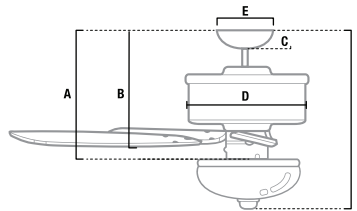

Airflow Efficiency **74** CFM/Watts at high speed

DIMENSIONS AND MEASUREMENT (in centimeters)

	STANDARD	ANGLED	FLUSH
A	38.89	122.71	31.27
B	36.37	120.19	28.75
C	8.71	8.71	8.71
D	34.01	34.01	34.01
E	15.75	15.75	15.75
F	58.85	142.67	51.23

FEATURES

- Swirled marble bowl
- Can be installed with or without light kit
- Two E27 sockets rated max 13 watts

137
CM BLADESPAN

INDOOR | TRADITIONAL

PULL CHAIN

LIMITED
LIFETIME
MOTOR
WARRANTY

MOTOR SIZE: 172 mm x 15 mm